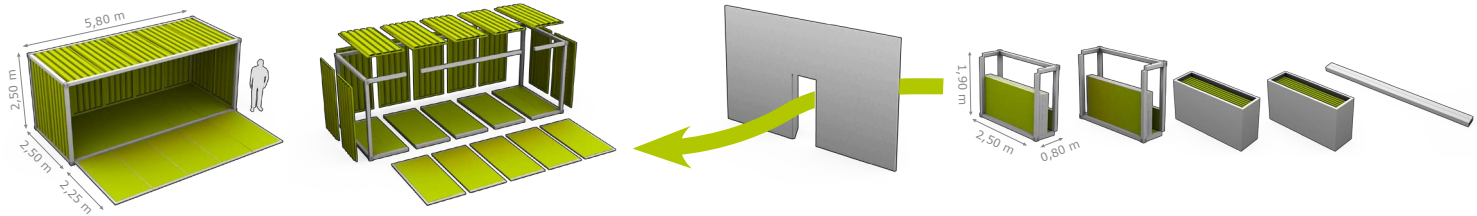

Minimal transport dimension and maximal booth size

Our mo pop fits through a door, is transported by hand and turned into a room in 20 minutes. Reusable and rebrandable, the design is smart, subtle and lets your brand shine. mo pop makes presentations and promotion activities in shopping malls and at conferences easy – as a temporary sales or info point.

das Modul
the module

45 min Aufbau
45 min set-up

robust und hochwertig
tough and premium

flexible Layouts
extensible layouts

Transportart
transport type

mo pop CONTAINER

**modulbox mo systeme
GmbH & Co. KG**
Neumagener Str. 42
D 13088 Berlin

tel : +49 (0)30 9210 557 10
fax: +49 (0)30 9210 557 90
info@mo-systeme.com
www.mo-systeme.com

das Modul
the module

Schneller Aufbau
fast set-up

standard Transport
standard transport

Ladebordwand
liftgate

mo pop als schlanker, faltbarer Container zum Mitnehmen