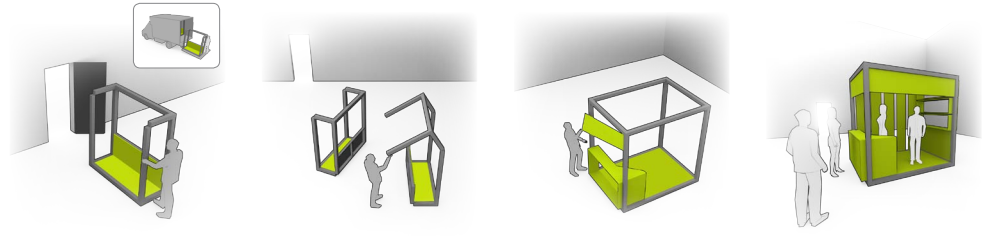

20 min Aufbau
20 min set-up

robust und hochwertig
tough and premium

Einhand Bedienung
one man handling