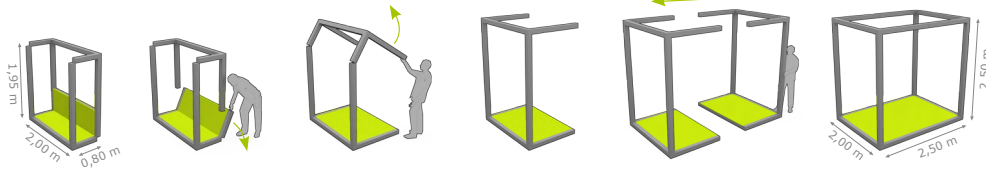

das Modul
the module