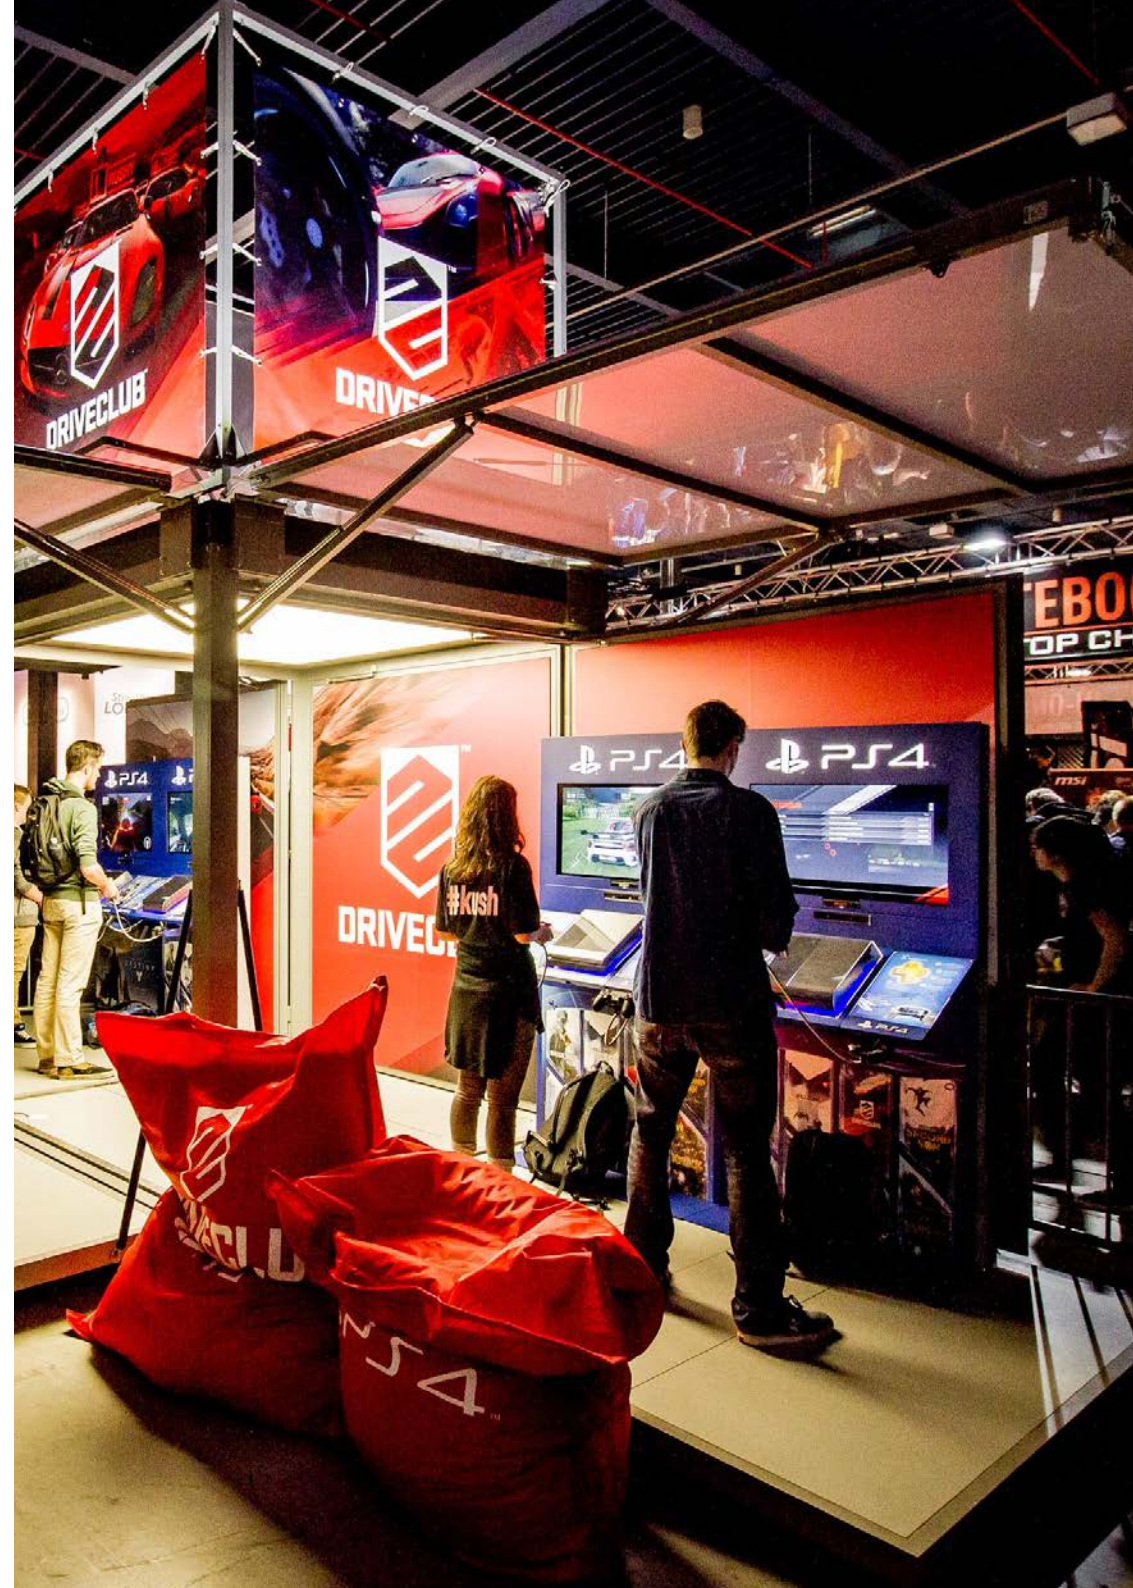

# CALZEDONIA

**L'ORÉAL PARIS VITAL**

www.oralparis.com

A promotional booth for L'Oréal Paris Vital. The booth is a white structure with a red and green interior. Inside, a woman is seated in a chair, and another woman is applying makeup to her face. A large black umbrella is positioned behind them. Several people are standing outside the booth, some looking at their phones. A counter in the foreground displays various L'Oréal Paris products.