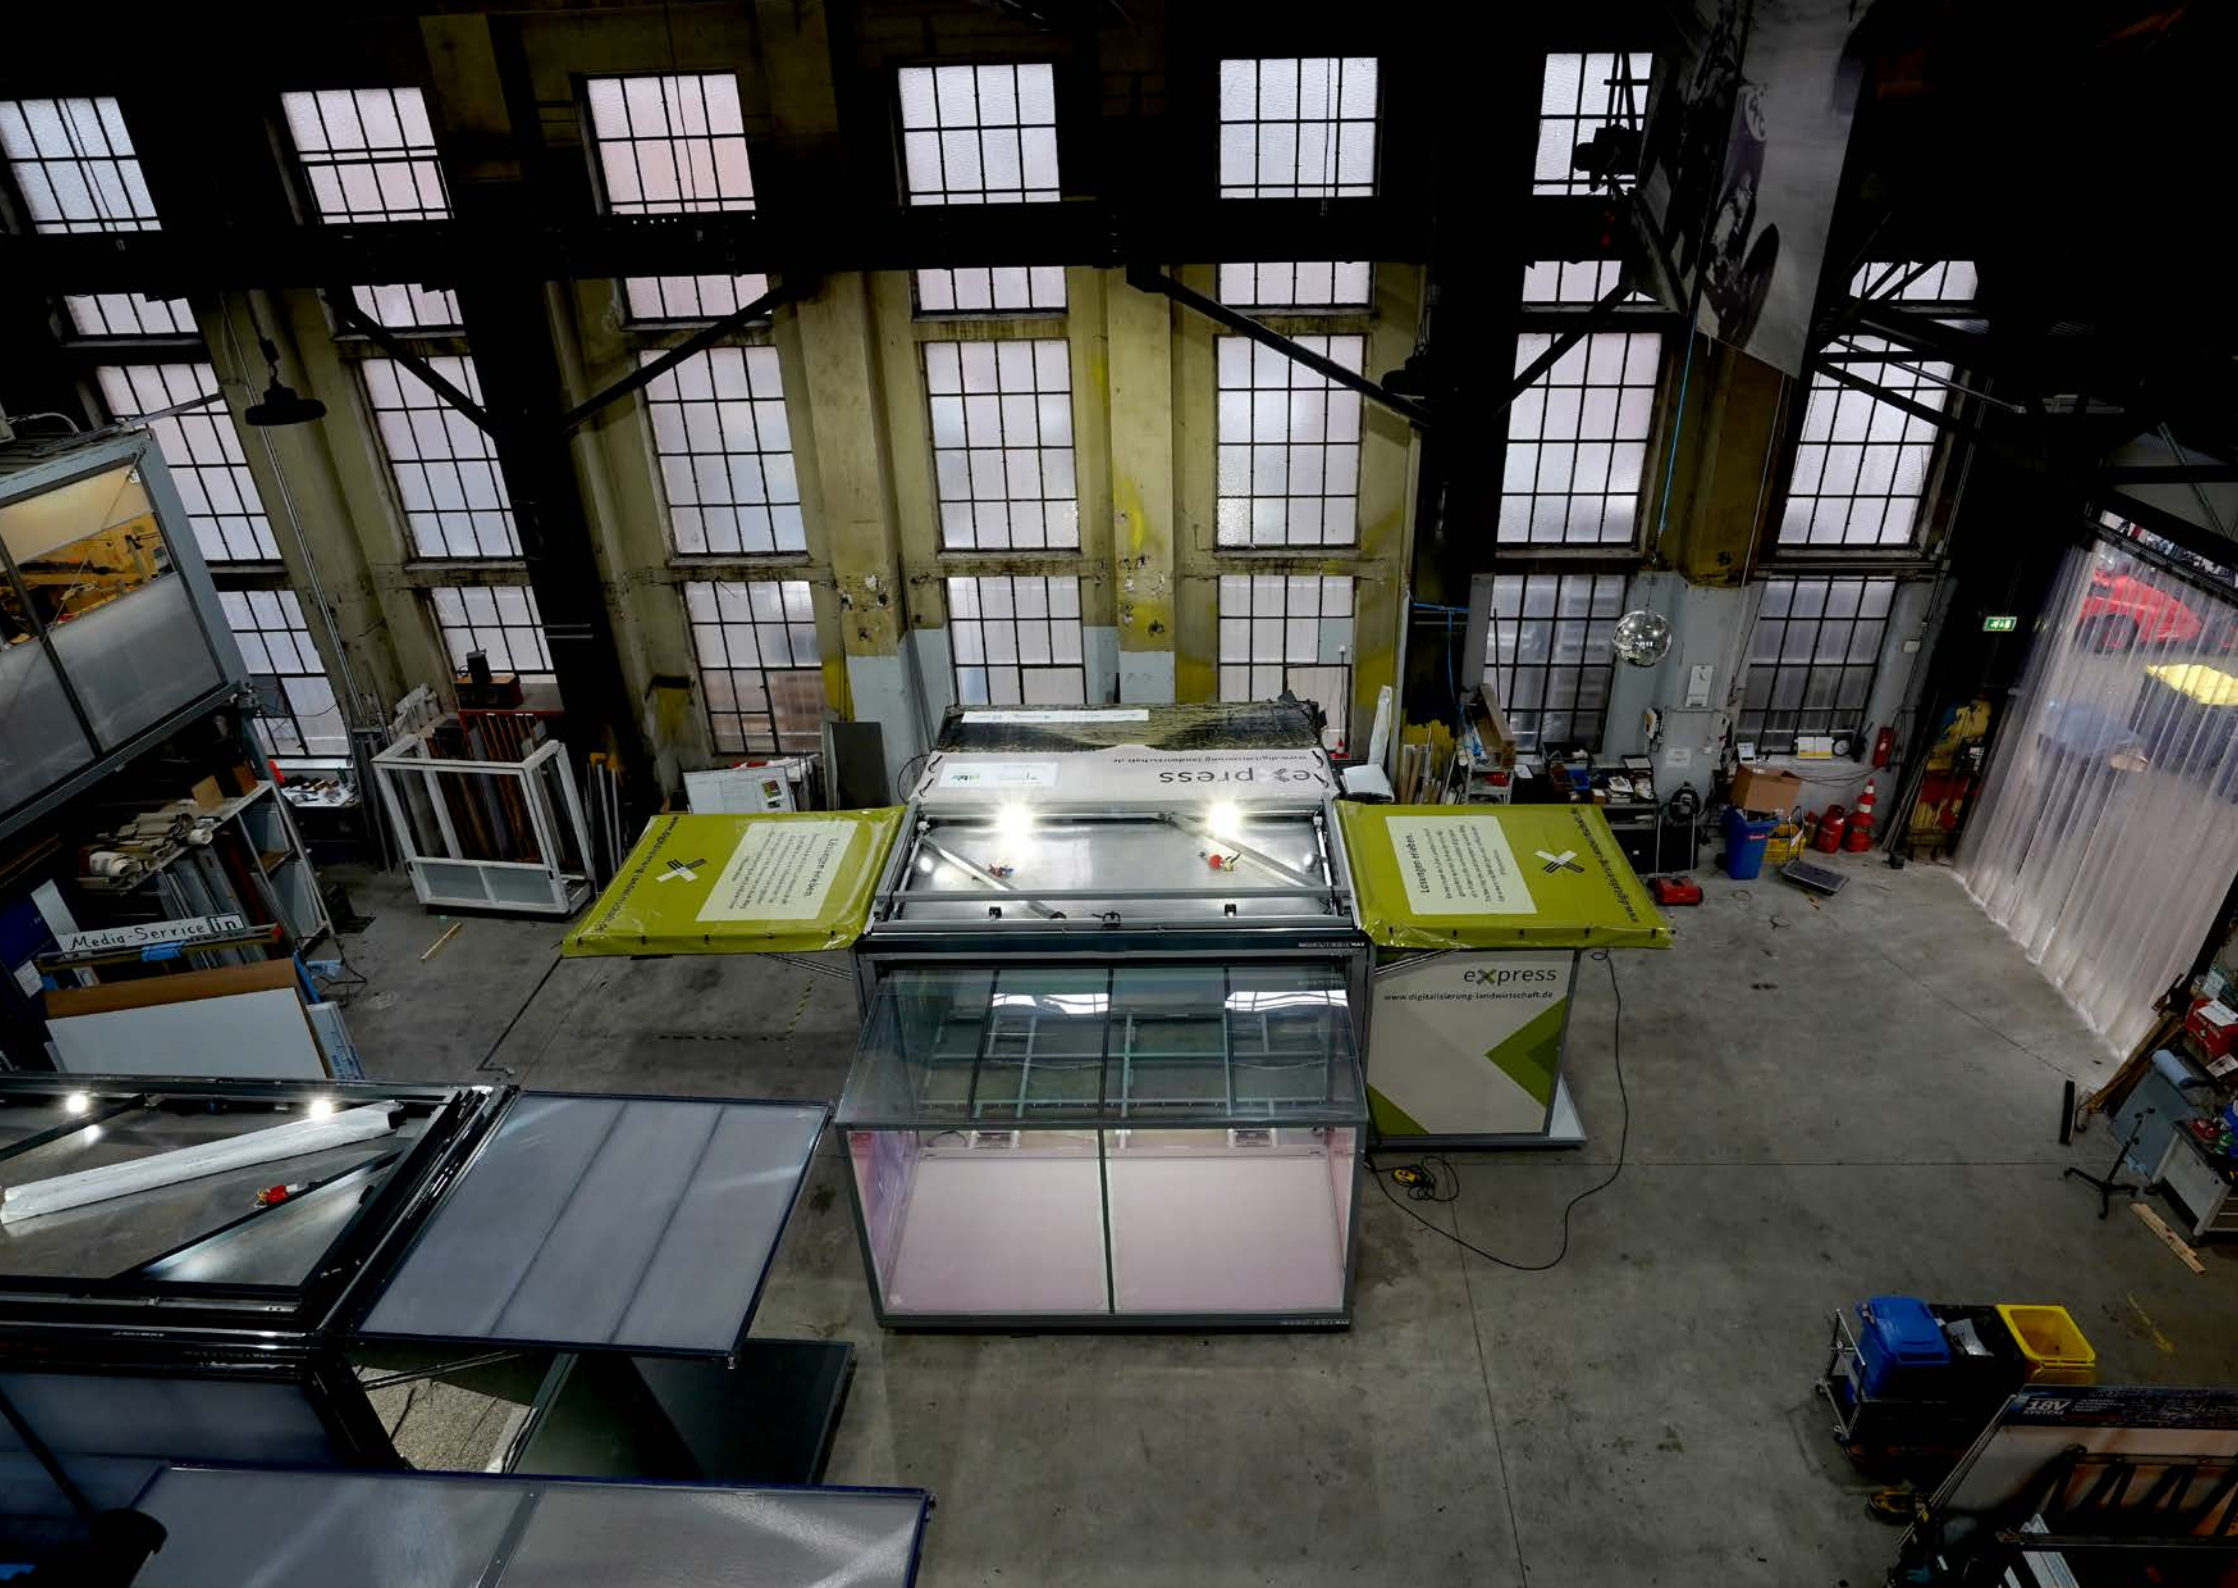

express

express
www.digitalisierung-landwirtschaft.de

Media-Service lin

EXIT