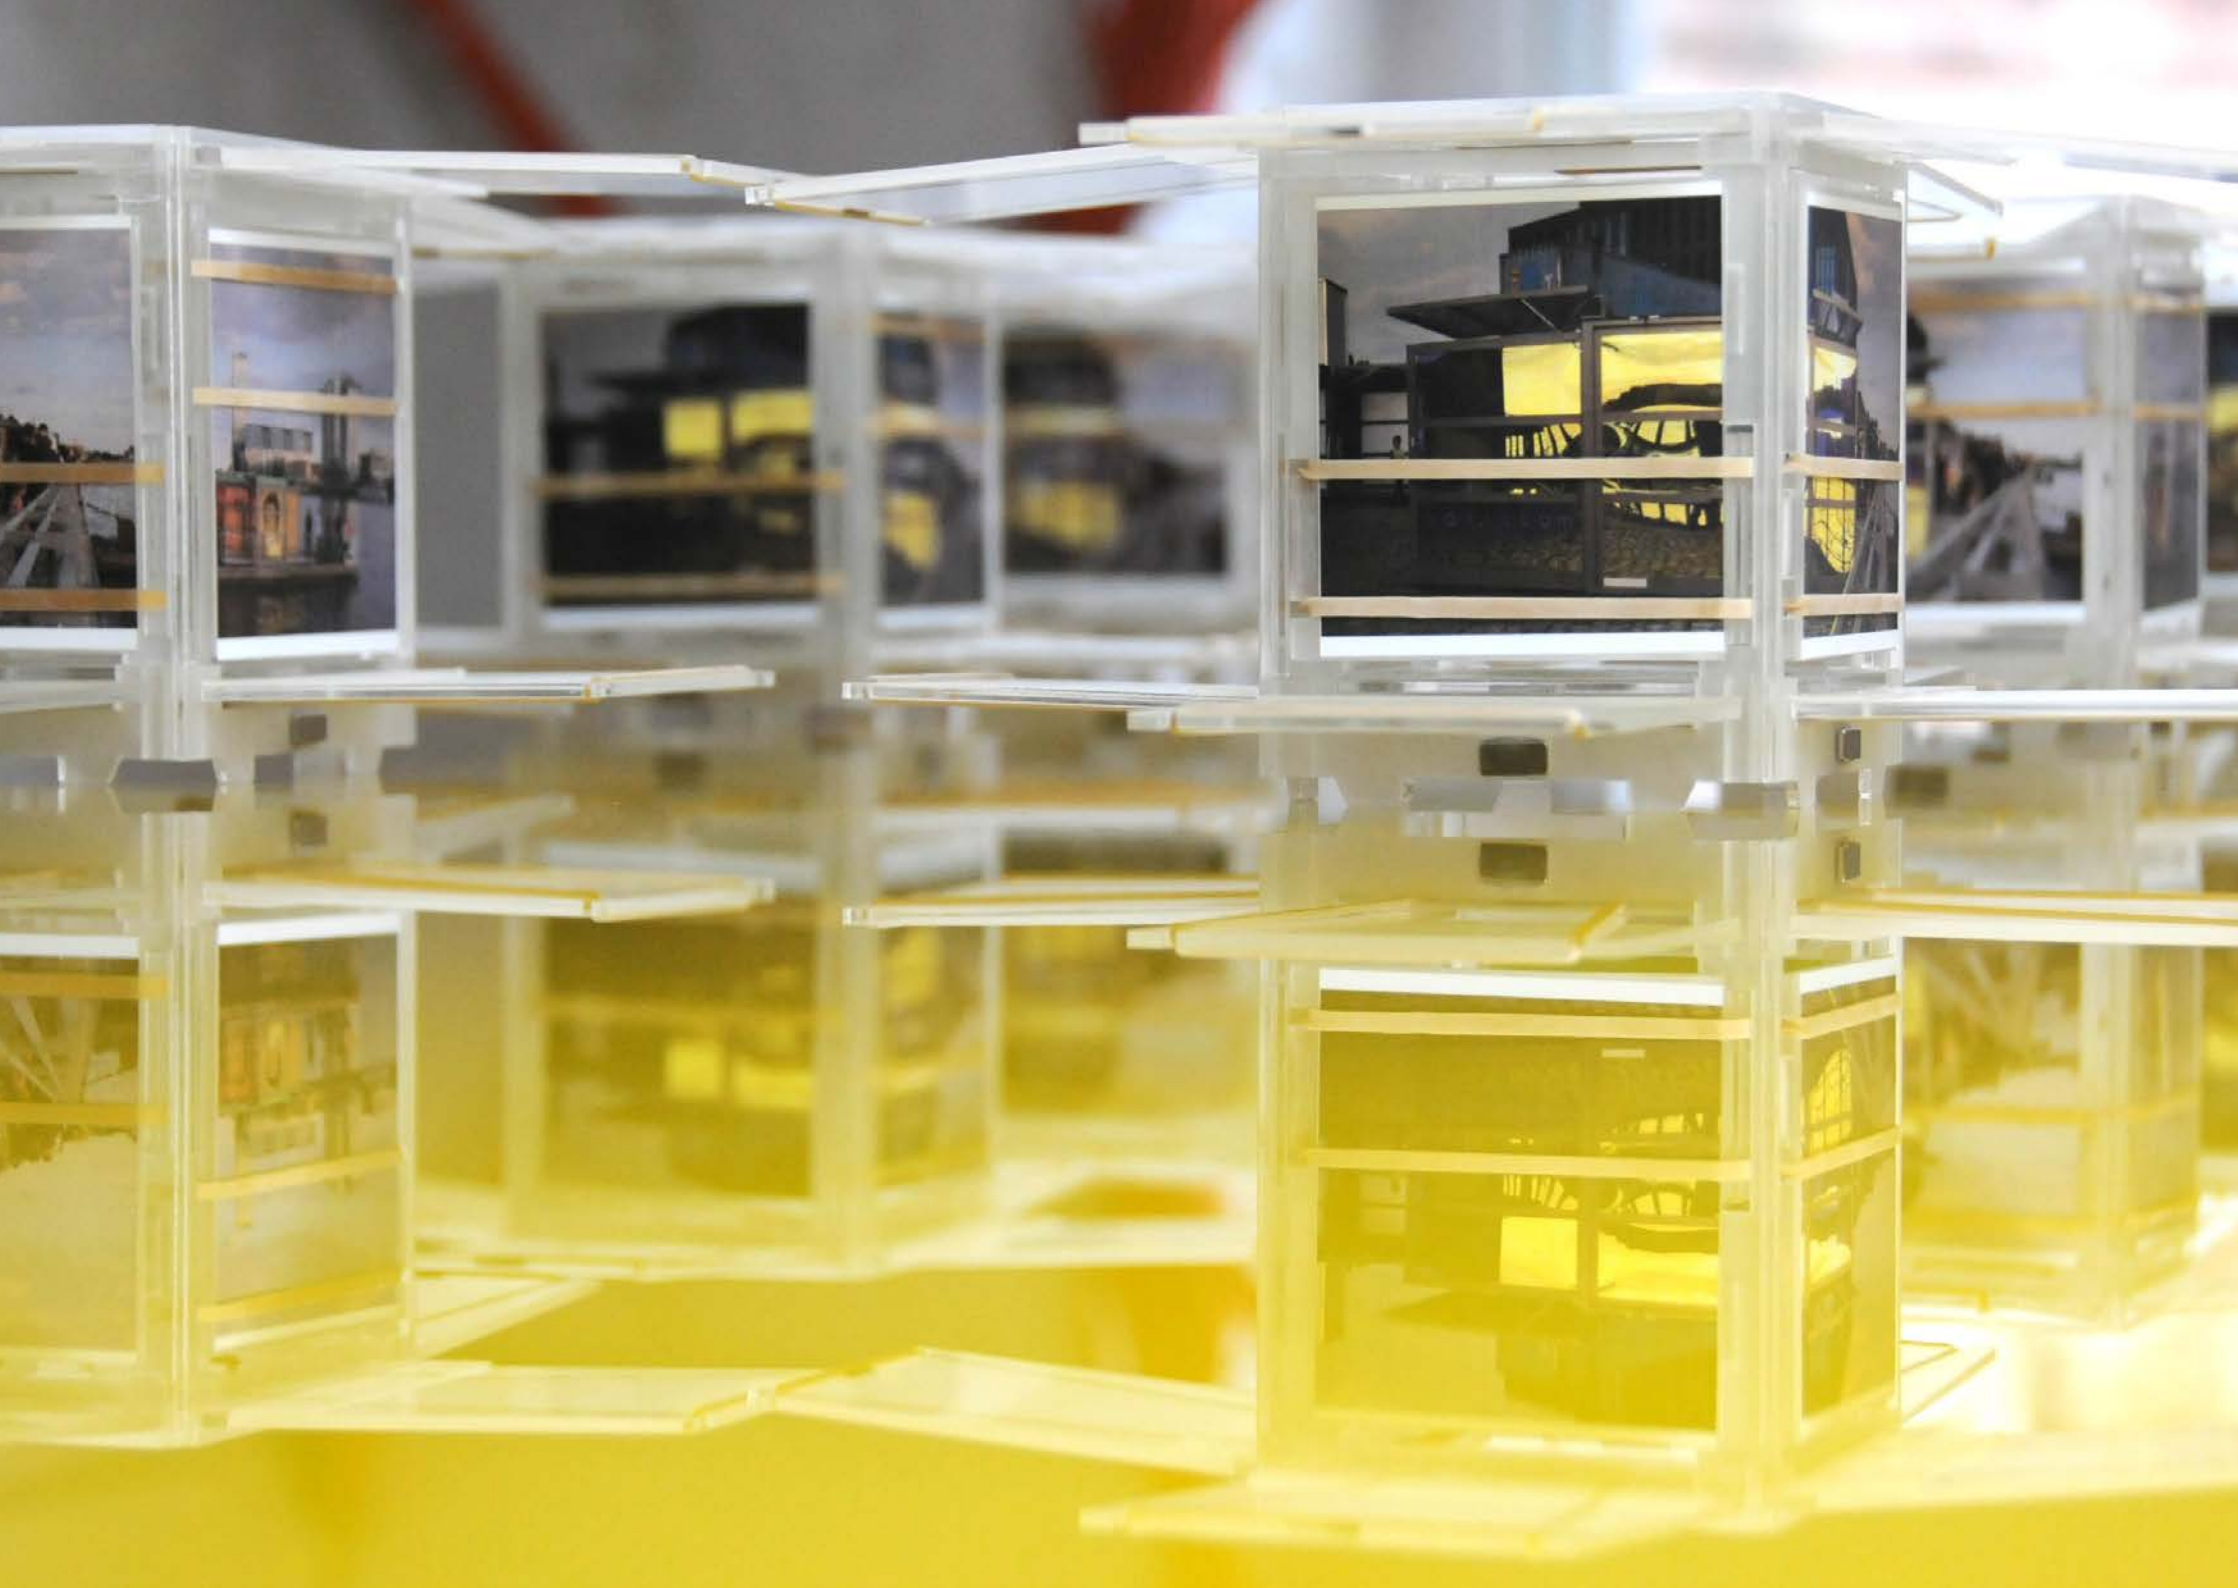

10 20 30

SUPER BOSS  
WASHINGTON  
LIFE

swatch: OVNI GARDEN

swatch: COME

swatch: COME

swatch: COME

modulbox MAX

mobile brand architecture