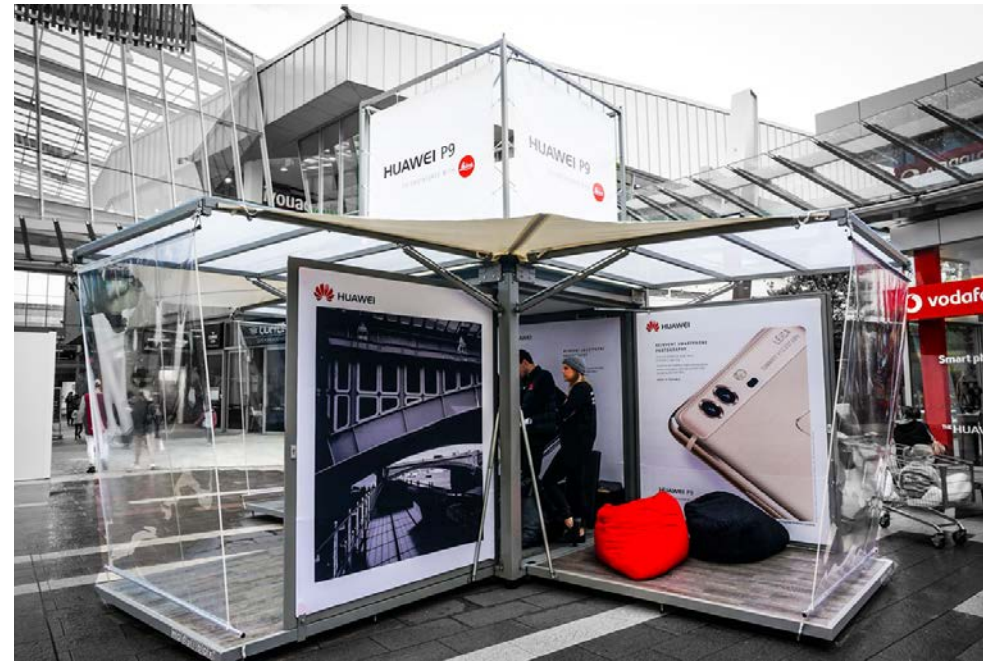

# CALZEDONIA

**L'ORÉAL PARIS VITAL**

www.oralparis.com

A promotional booth for L'Oréal Paris Vital. The booth is a white structure with a red and green interior. Inside, a woman is seated in a chair, and another woman is applying makeup to her face. A large black umbrella is positioned behind them. Several people are standing outside the booth, some looking at their phones. A counter in the foreground displays various L'Oréal Paris products.